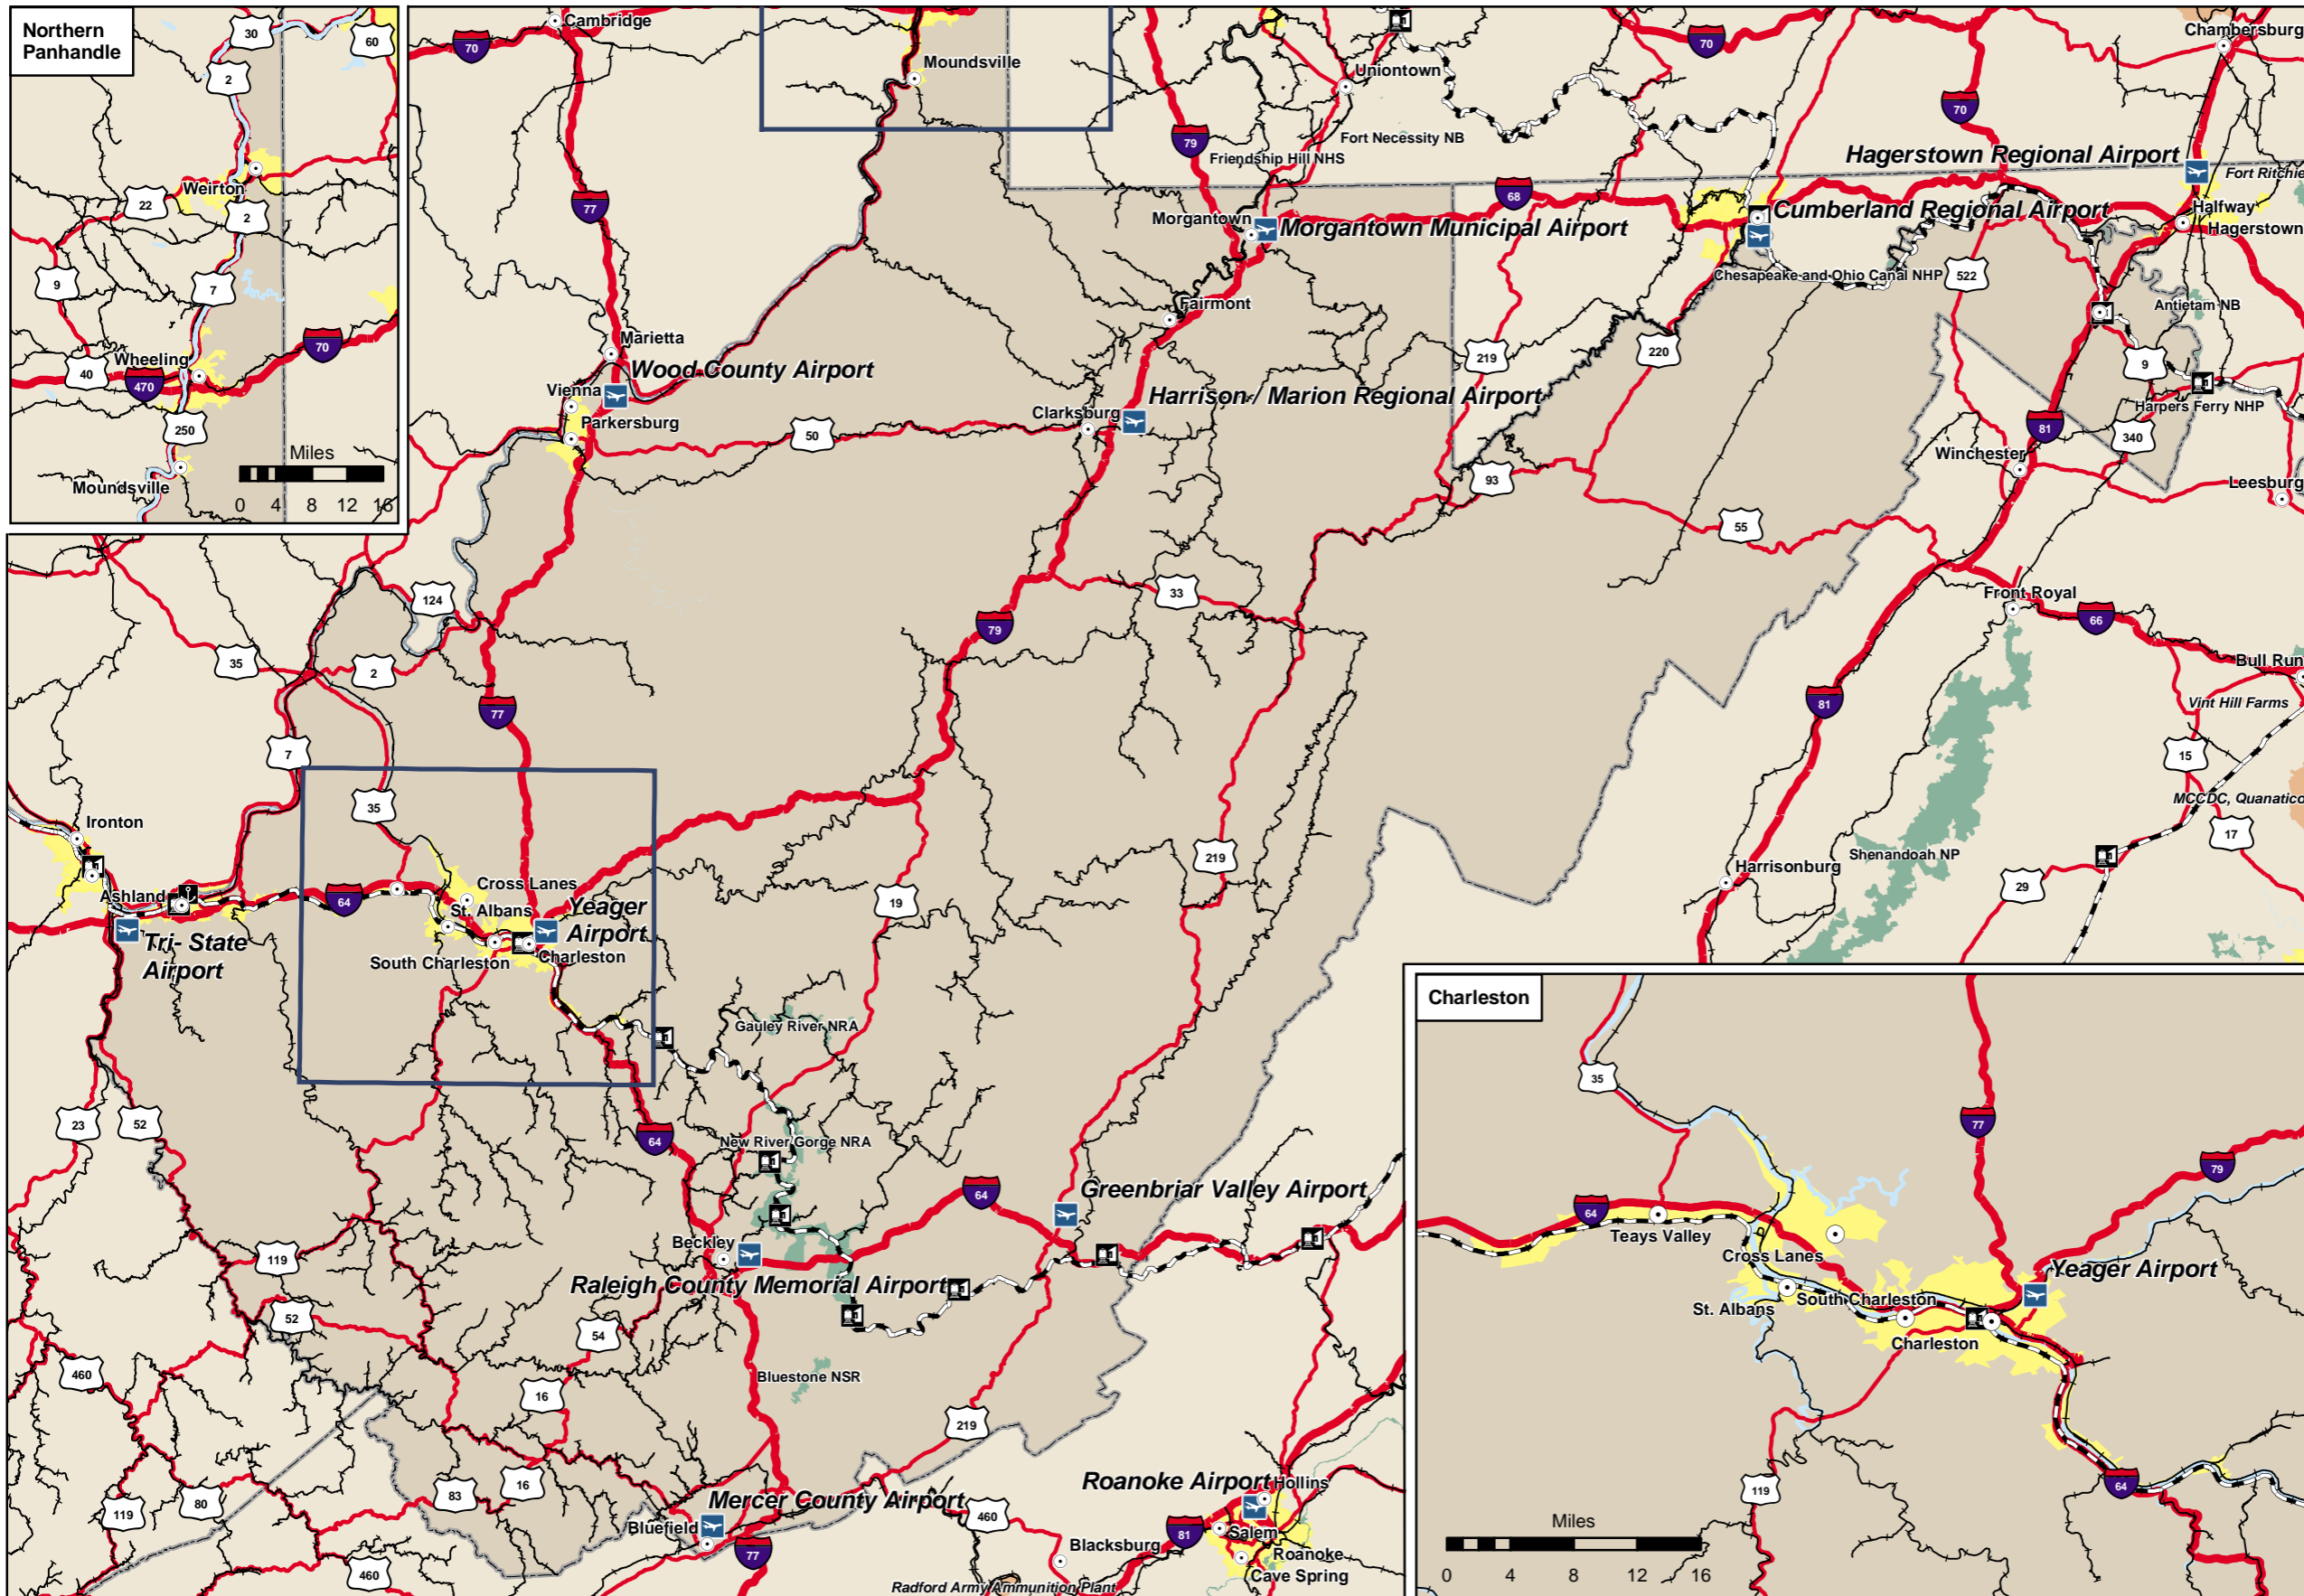

# West Virginia: Major Transportation Facilities

### Legend

- Cities
- Airports
- Ports
- Amtrak Stations
- Interstate Highways
- Other Highway Routes
- Amtrak Routes
- Other Rail Lines
- Navigable Waterways
- Urbanized Areas
- National Park Facilities
- Military Bases

Bureau of Transportation Statistics

Notes: Data in this map are derived from federal data sources, primarily the U.S. Department of Transportation, U.S. Geological Survey, and the Army Corps of Engineers. Displayed data may not include all state and local transportation or other facilities. Airports depicted are those reporting 1,000 or more enplanements in 2000. Pipelines and transit facilities are not shown.