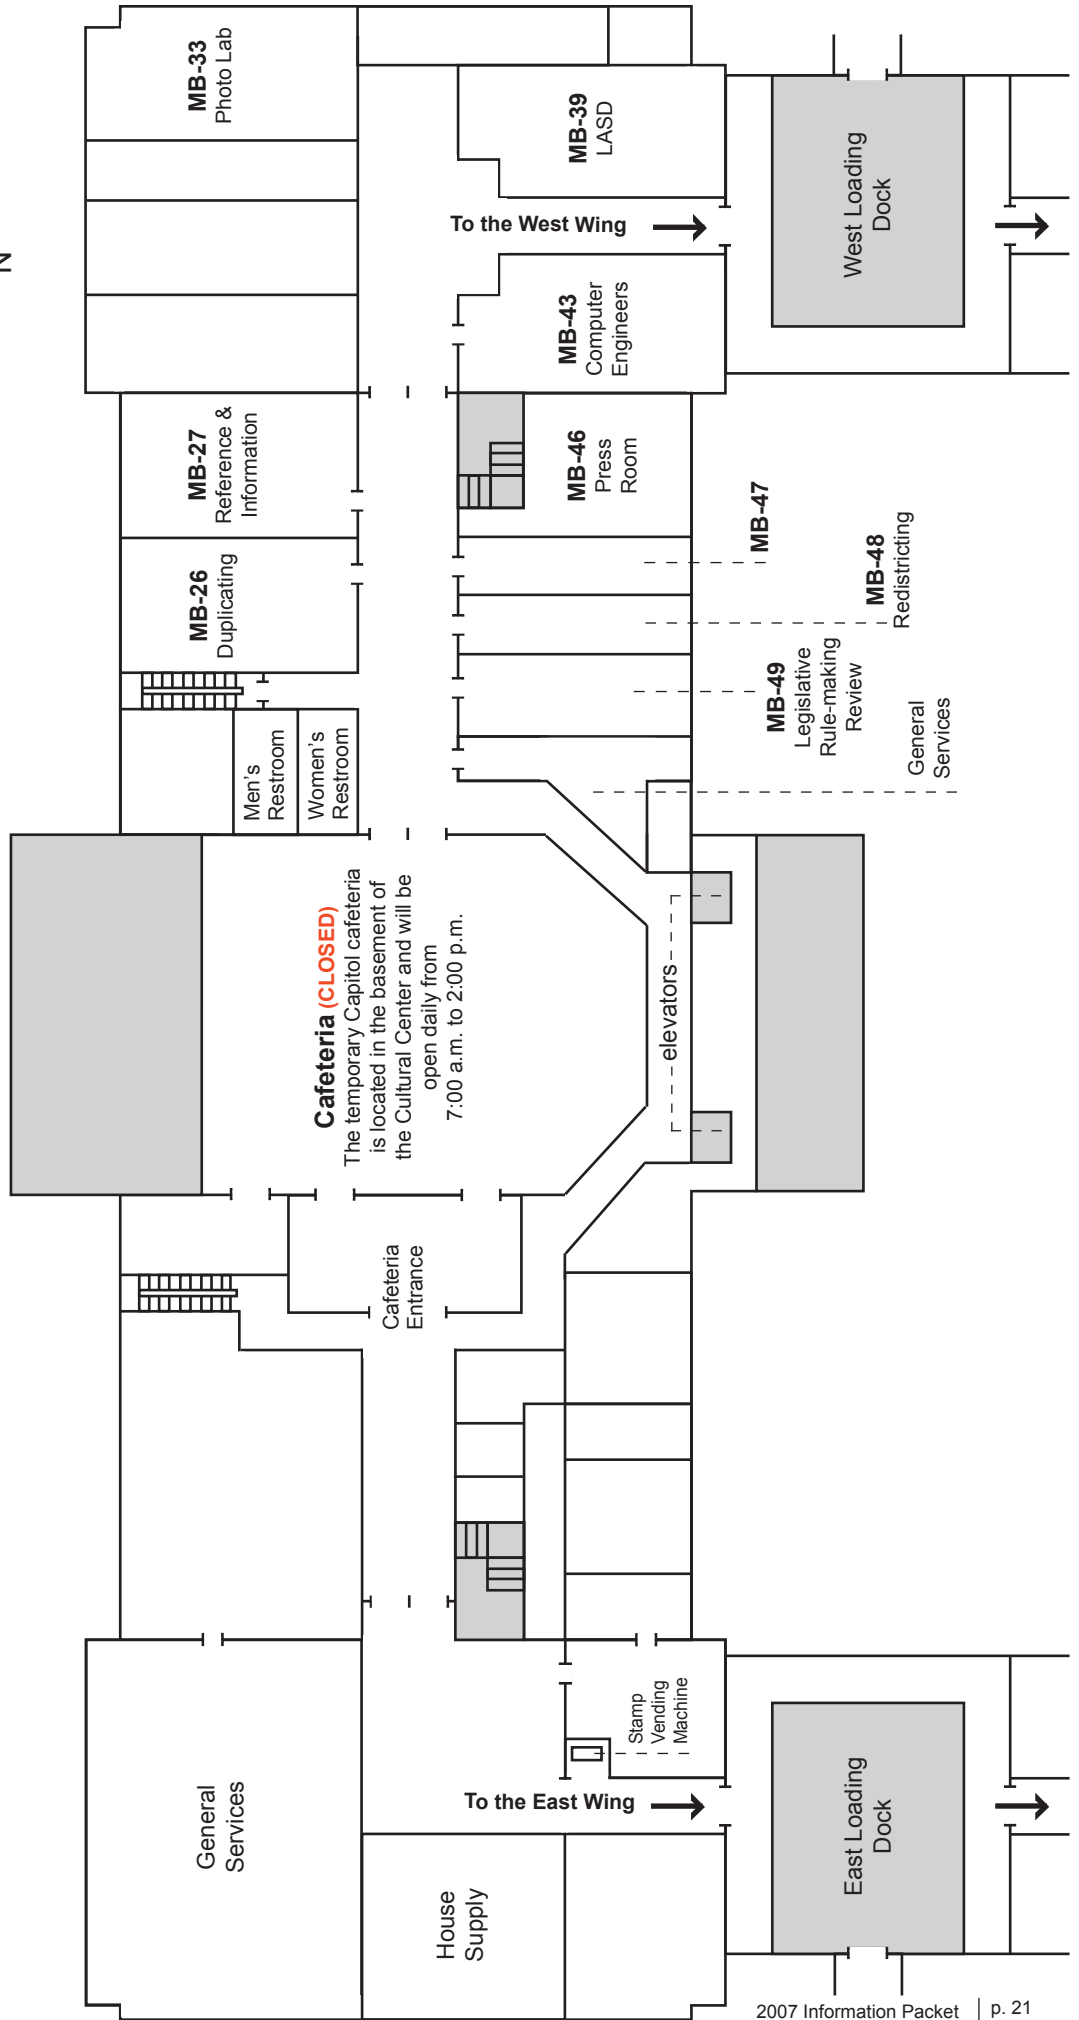

West Virginia State Capitol Maps

Main Building - Basement

West Virginia State Capitol Maps

Main Building - Ground Floor

West Virginia State Capitol Maps

Main Building - Second Floor

West Virginia State Capitol Maps

Main Building - Third Floor

West Virginia State Capitol Maps

West Wing - Second Floor - Senate

Main Building

West Virginia State Capitol Maps

East Wing - Second Floor - House of Delegates

↓
Main Building