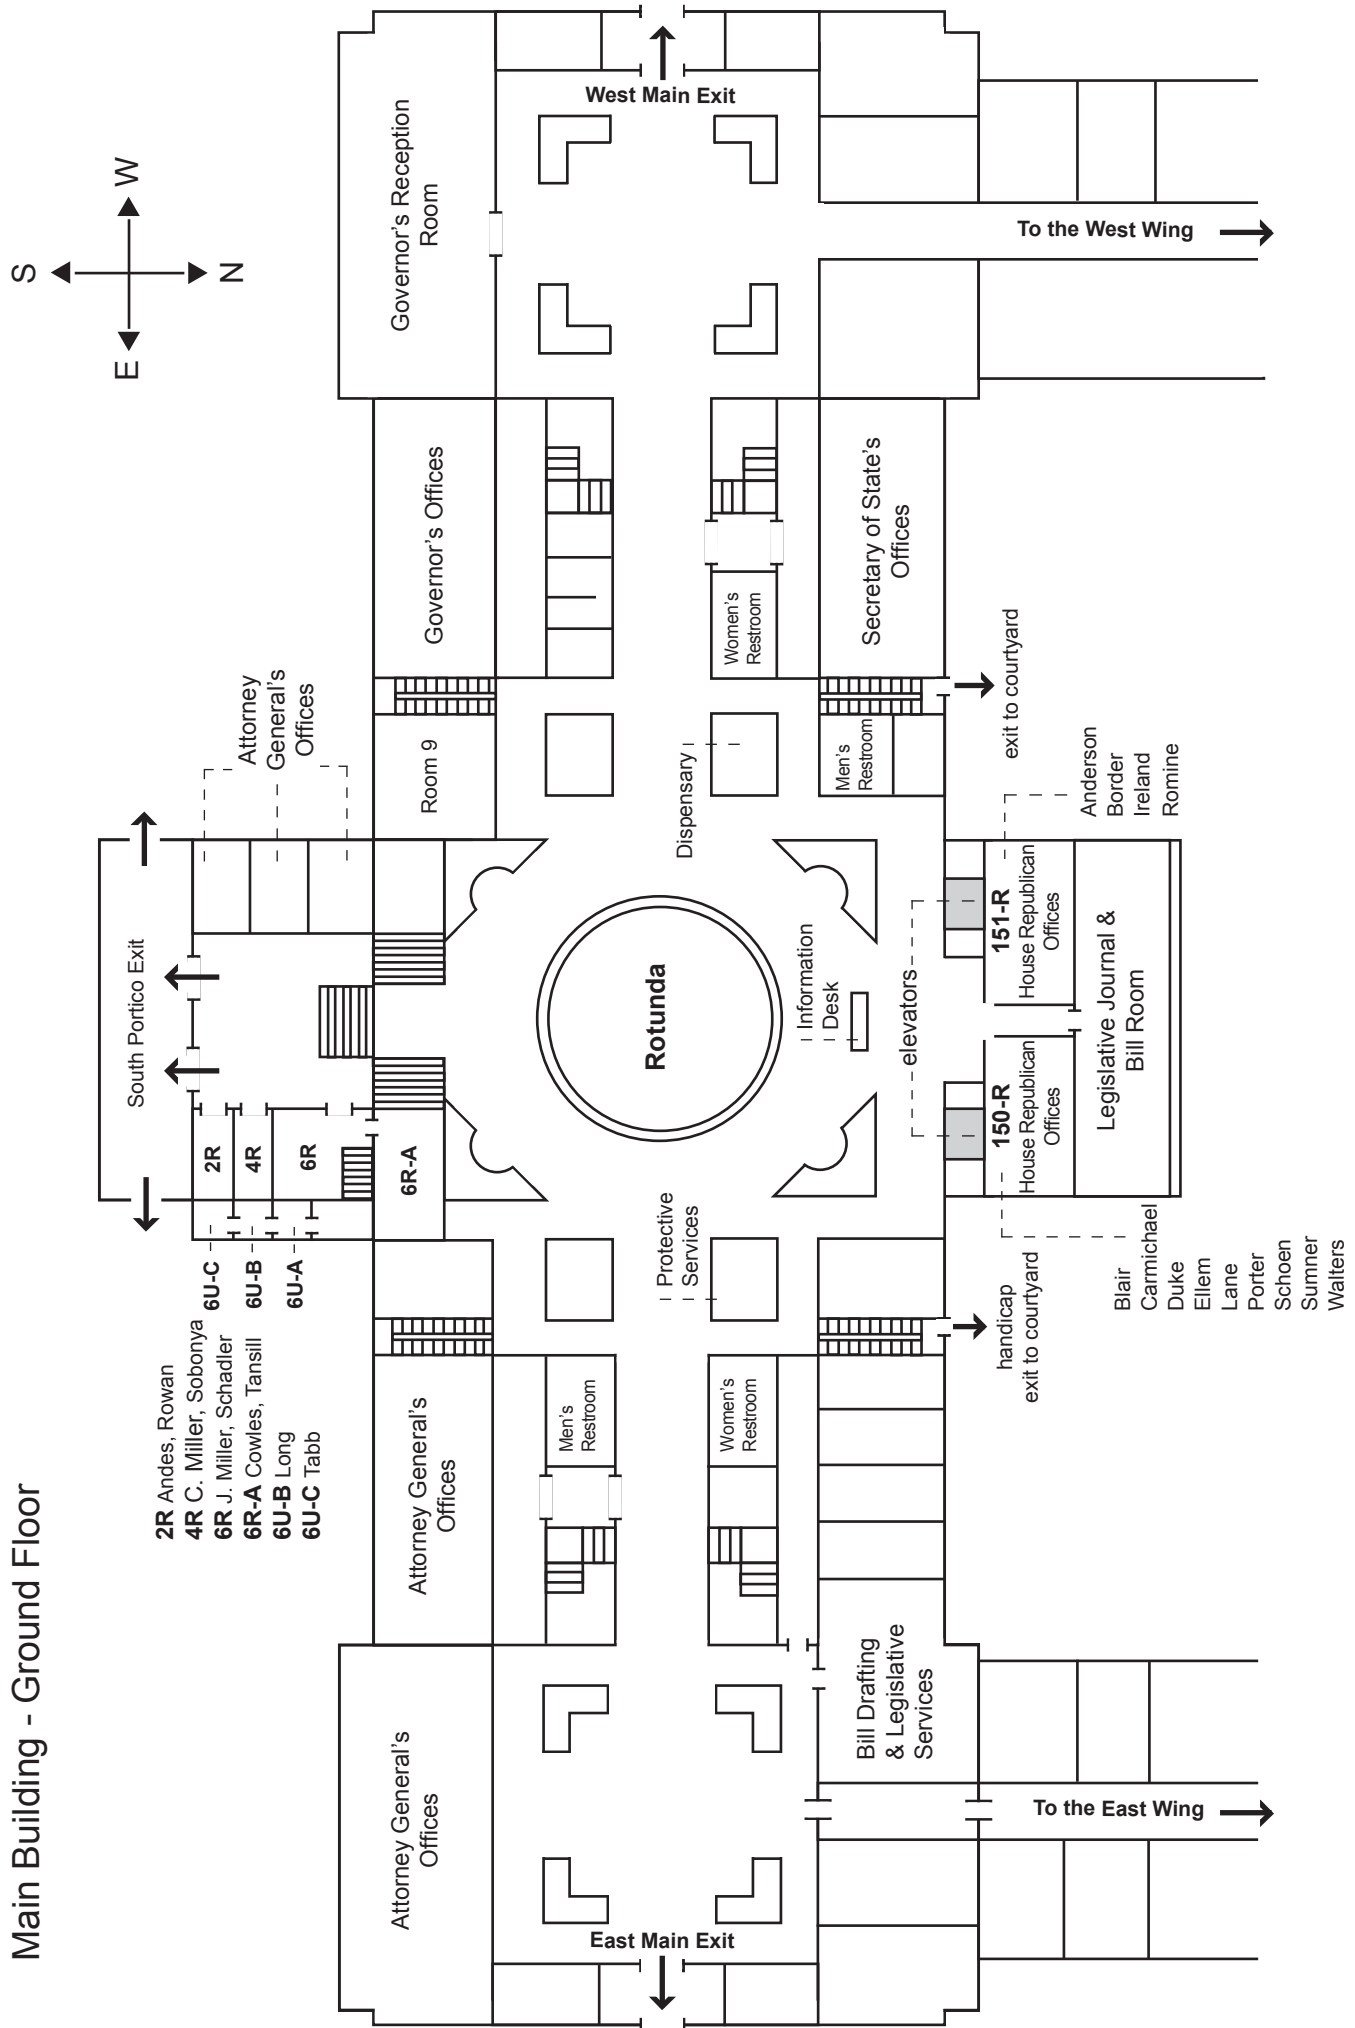

West Virginia State Capitol Maps

Main Building - Basement

West Virginia State Capitol Maps

Main Building - Ground Floor

West Virginia State Capitol Maps

Main Building - Second Floor

West Virginia State Capitol Maps

Main Building - Third Floor

West Virginia State Capitol Maps

West Wing - Second Floor - Senate

Main Building

West Virginia State Capitol Maps

East Wing - Second Floor - House of Delegates

↓
Main Building