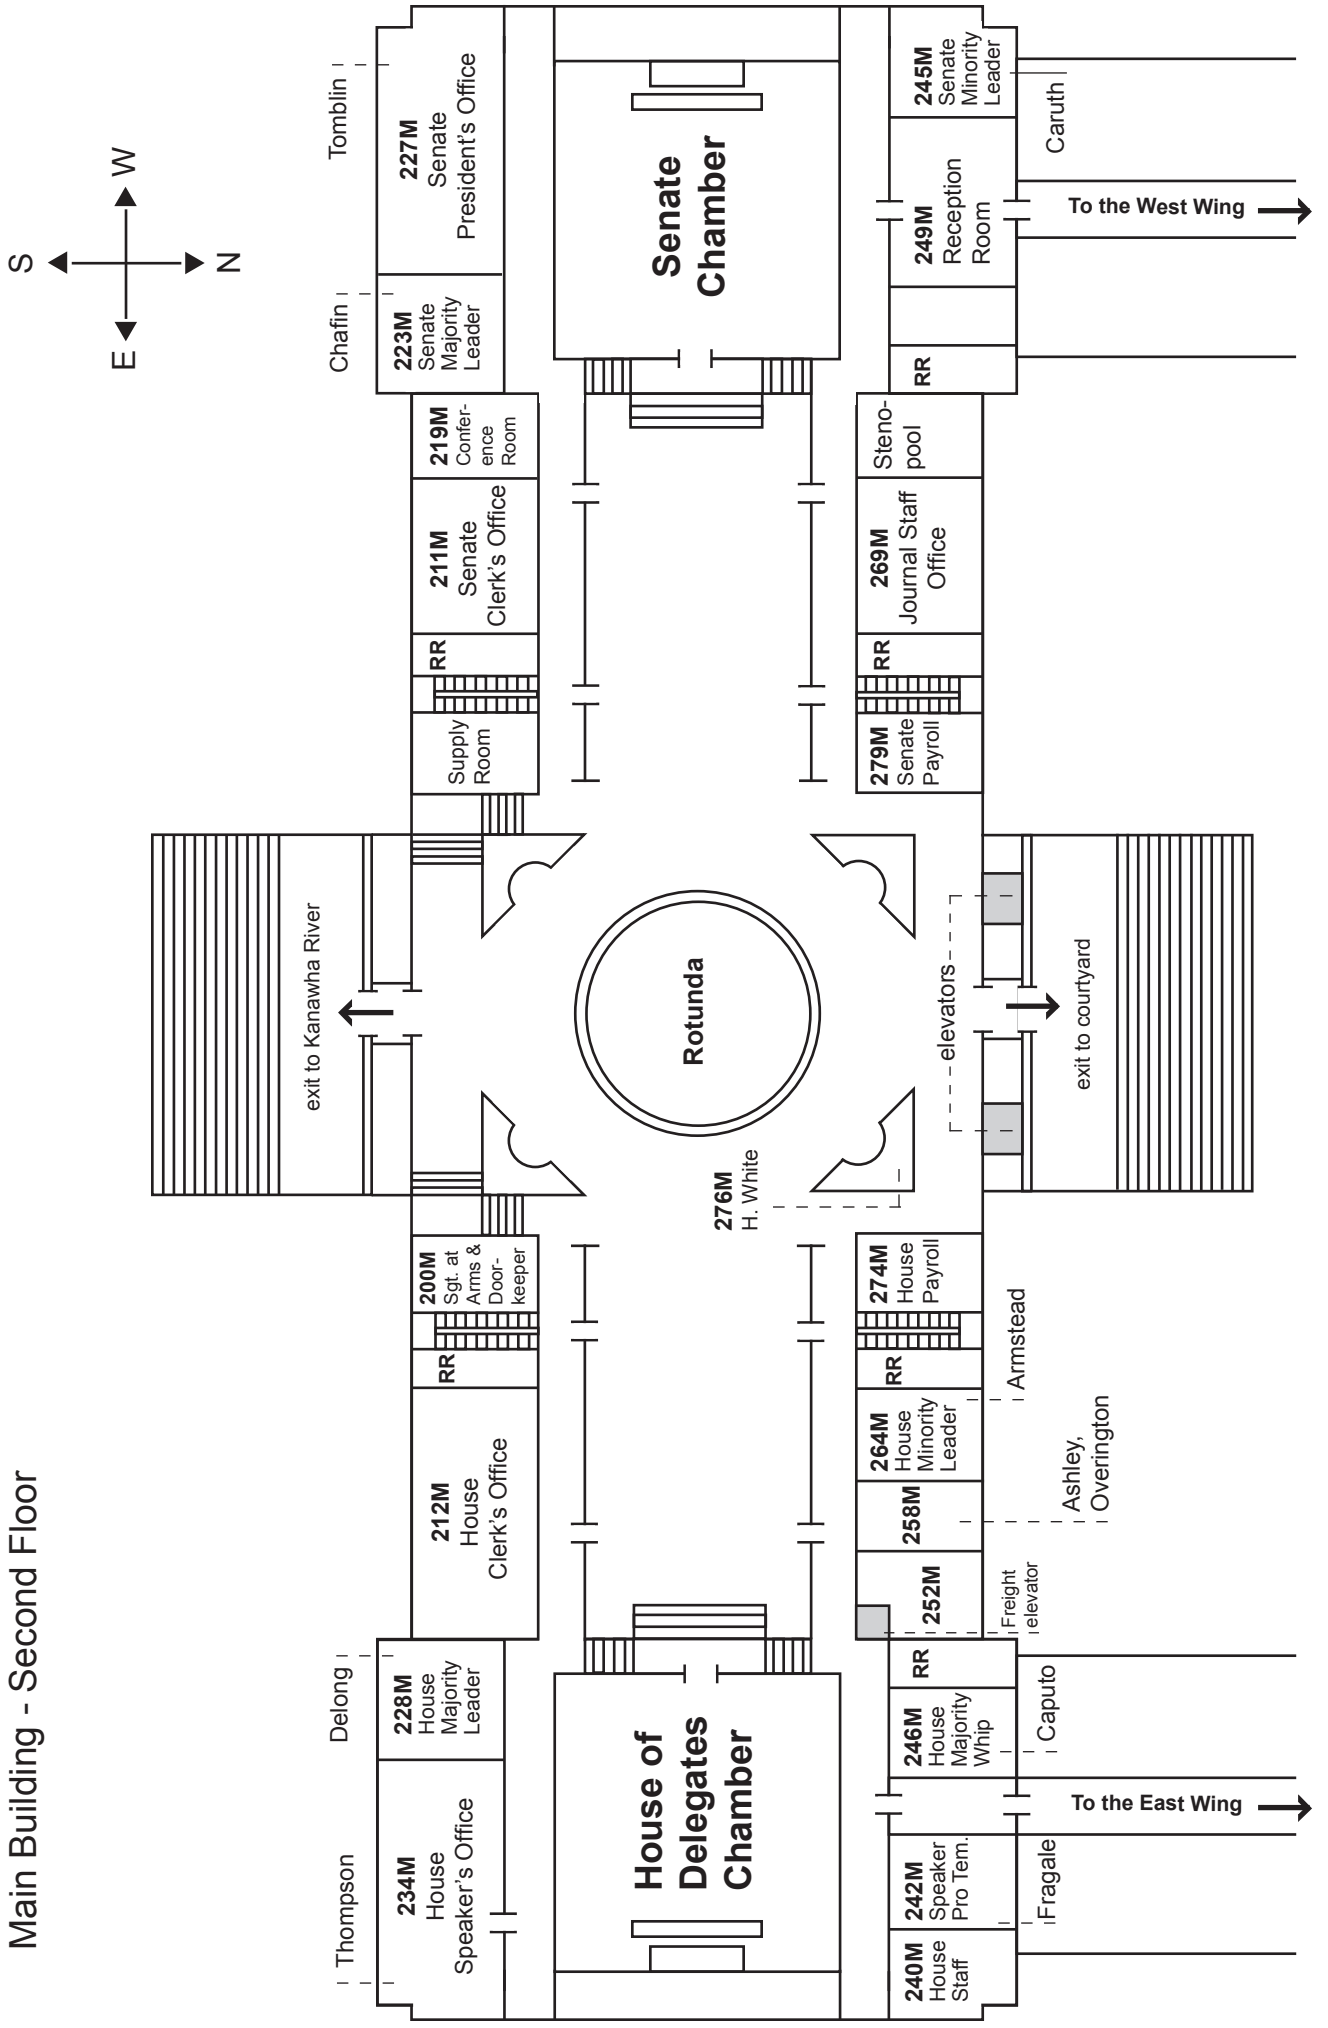

West Virginia State Capitol Maps

Main Building - Basement

West Virginia State Capitol Maps

Main Building - Ground Floor

West Virginia State Capitol Maps

Main Building - Second Floor

West Virginia State Capitol Maps

Main Building - Third Floor

West Virginia State Capitol Maps

West Wing - Second Floor - Senate

Main Building

West Virginia State Capitol Maps

East Wing - Second Floor - House of Delegates

↓
Main Building