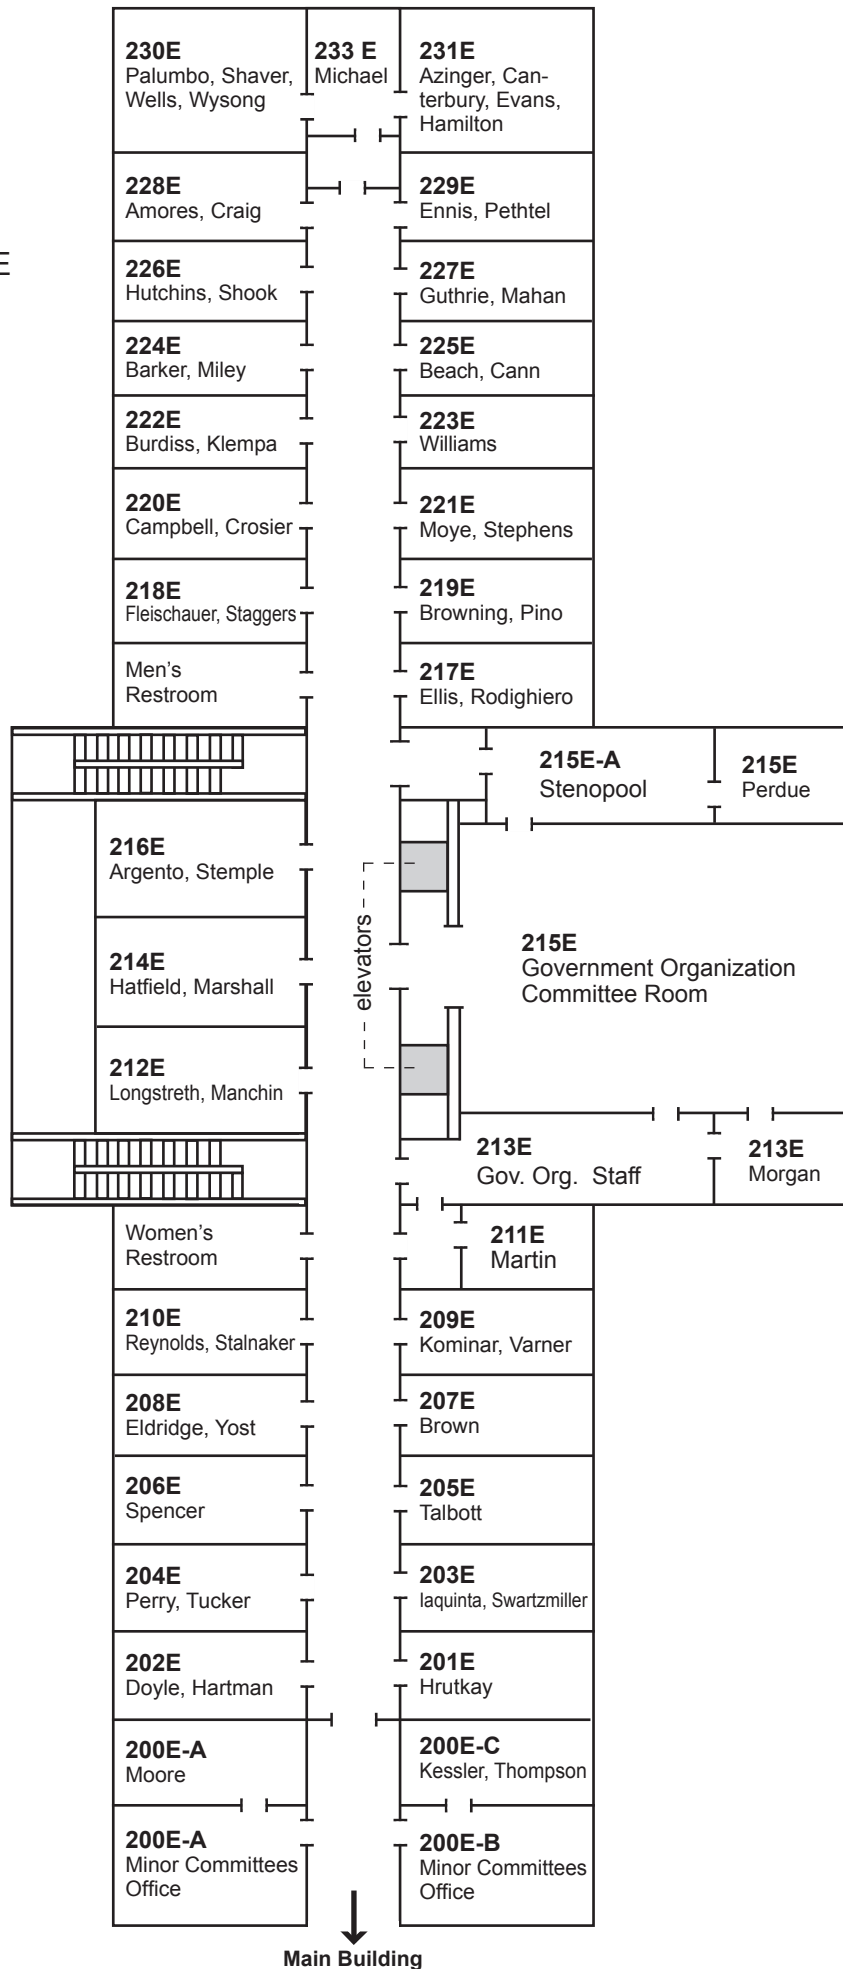

West Virginia State Capitol Maps

Main Building - Basement

West Virginia State Capitol Maps

Main Building - Ground Floor

West Virginia State Capitol Maps

Main Building - Second Floor

West Virginia State Capitol Maps

Main Building - Third Floor

West Virginia State Capitol Maps

West Wing - Second Floor - Senate

Main Building

West Virginia State Capitol Maps

East Wing - Second Floor - House of Delegates

↓
Main Building