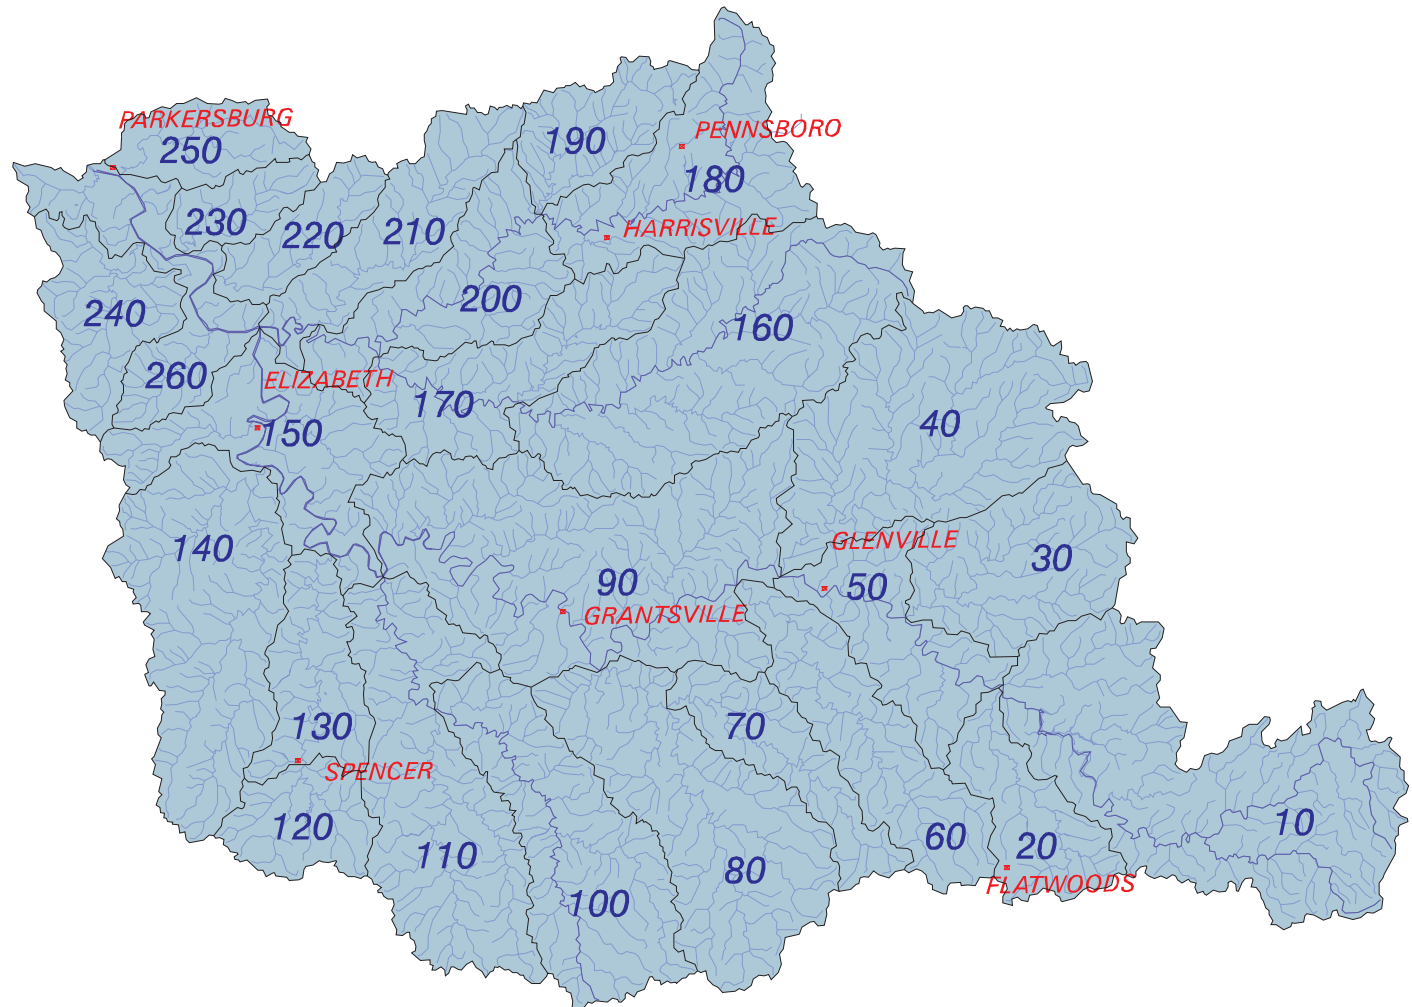

- 10 Upper Little Kanawha Rive
- 20 Saltlick Creek
- 30 Sand Fork
- 40 Leading Creek
- 50 Dir. Drains to Little Kan
- 60 Cedar Creek
- 70 Left Fork Steer Creek
- 80 Steer Creek
- 90 Dir. Drains to Little Kan
- 100 U. West Fork of Little Ka
- 110 Lower West Fork of Little
- 120 Upper Springs Creek
- 130 Lower Springs Creek
- 140 Reedy Creek
- 150 Dir. Drains to Little Kan
- 160 South Fork Hughes River
- 170 Indian Creek
- 180 Upper North Fork Hughes R
- 190 Bonds Creek
- 200 Lwver North Fork Hughes R
- 210 Goose Creek
- 220 Walker Creek
- 230 Stillwell Creek
- 240 Tygart Creek
- 250 Worthington Creek
- 260 Dir. Drains to Little Kan

5030203 Little Kanawha River